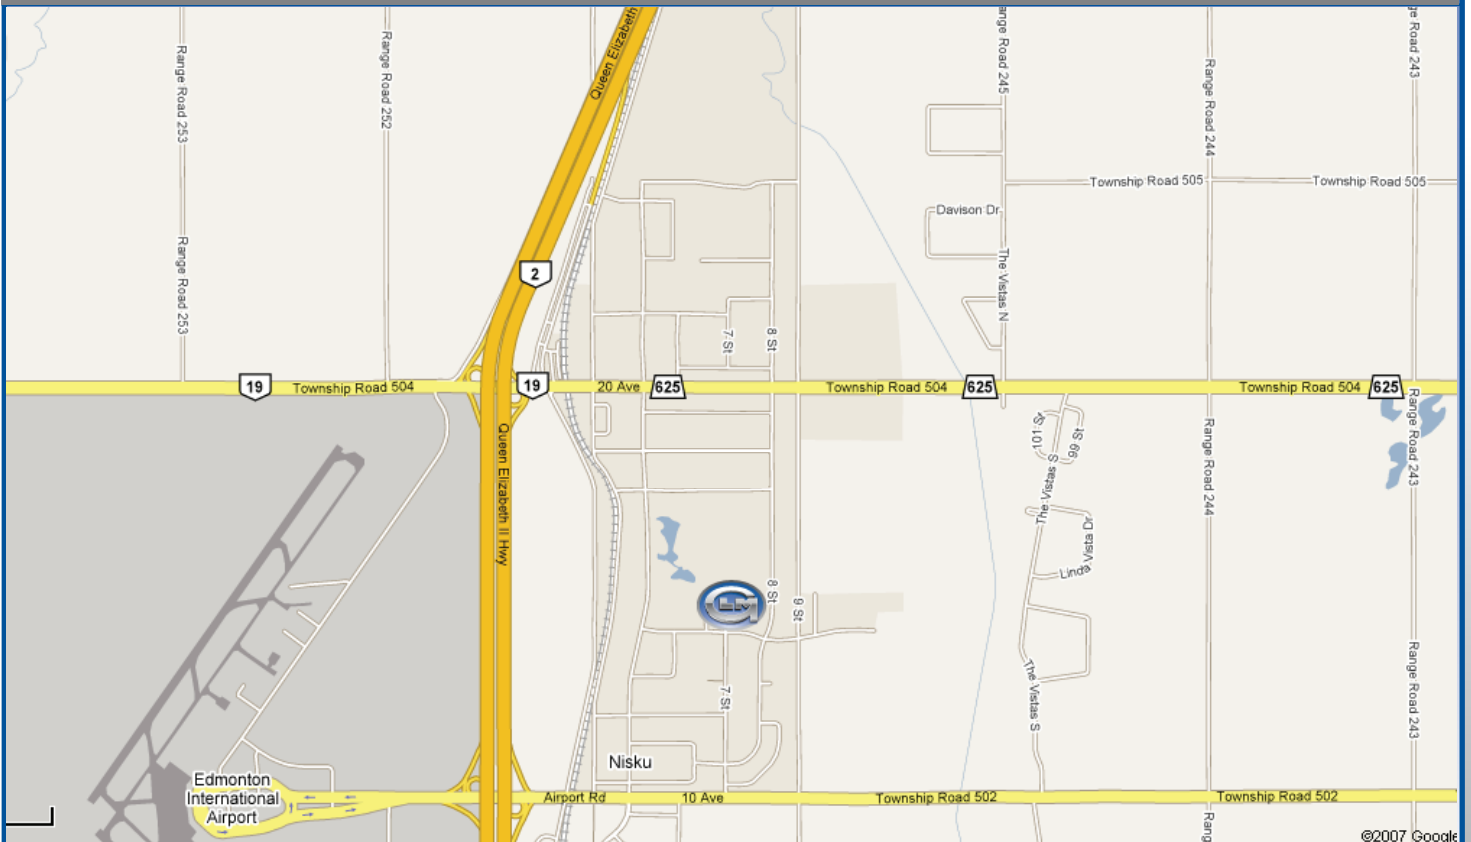

G.L.M. Industries L.P.

Location Map G.L.M. Nisku

1508 8th Street
Nisku AB T9E 7S6
Canada

Situated just south of Edmonton is the Nisku Industrial Park (Nisku) located in Leduc County is a key component of Alberta's International Region, western Canada's largest business and industrial park, which has grown from 2,200 acres to over 6,000 acres in the last 5 years.

Nisku Industrial Park is home to more than 200 companies serving our Oil and gas Industry, and more specifically 30 drilling and pipeline companies. Nisku Business Park is adjacent to Edmonton's International Airport and includes two of Alberta's major highways as transportation routes. As well, a busy rail connects Nisku Business Park with the rest of Alberta, Canada and North America.